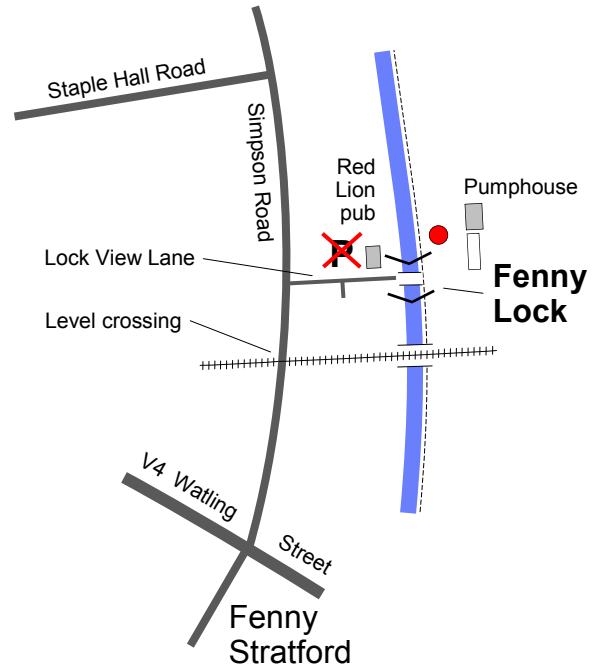

Clean-up start and finish points

FRIDAY 11 OCT START (09.30)

Fenny Lock,
Lock View Lane,
Off Simpson Road,
Fenny Stratford,
MK1 1BY

Parking in Staple Hall Road.
Limited parking in Lock View Lane.
NO PARKING in Red Lion Pub Car Park off
Lock View Lane.

Walk to the end of Lock View Lane, and
cross the lock via the swing-bridge.
Friday start point, marked ●

Friday finish and SATURDAY 12 OCT START (09.30)

Canal behind
The Giffard Park Public House,
Broadway Avenue,
Giffard Park,
MK14 5QN

Parking either side of Knebworth Gate.

A network of footpaths leads from Broadway Avenue
and Hainault Avenue to the towpath.
Saturday start point by footbridge, marked ●
(Do not cross the footbridge.)

Saturday finish:

Galleon Public House,
Old Wolverton Road,
MK12 5NL

Limited parking - small car park beside bridge.