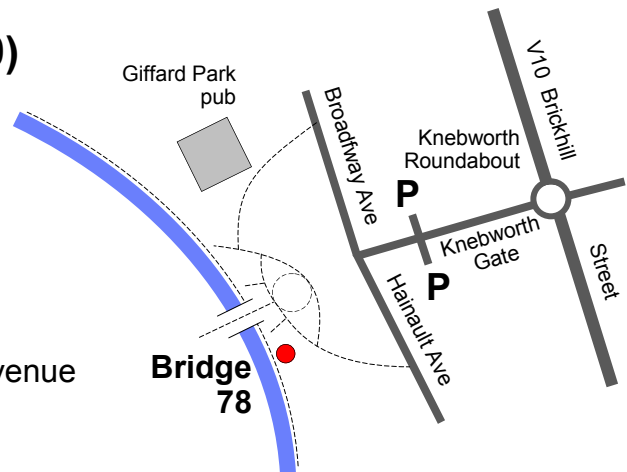

Clean-up start and finish points

FRIDAY 11 OCT START (09.30)

Fenny Lock,
Lock View Lane,
Off Simpson Road,
Fenny Stratford,
MK1 1BY

Parking in Staple Hall Road.
Limited parking in Lock View Lane.
NO PARKING in Red Lion Pub Car Park off
Lock View Lane.

Walk to the end of Lock View Lane, and
cross the lock via the swing-bridge.
Friday start point, marked ●

Friday finish and SATURDAY 12 OCT START (09.30)

Canal behind
The Giffard Park Public House,
Broadway Avenue,
Giffard Park,
MK14 5QN

Parking either side of Knebworth Gate.

A network of footpaths leads from Broadway Avenue
and Hainault Avenue to the towpath.
Saturday start point by footbridge, marked ●
(Do not cross the footbridge.)

Saturday finish:

Galleon Public House,
Old Wolverton Road,
MK12 5NL

Limited parking - small car park beside bridge.