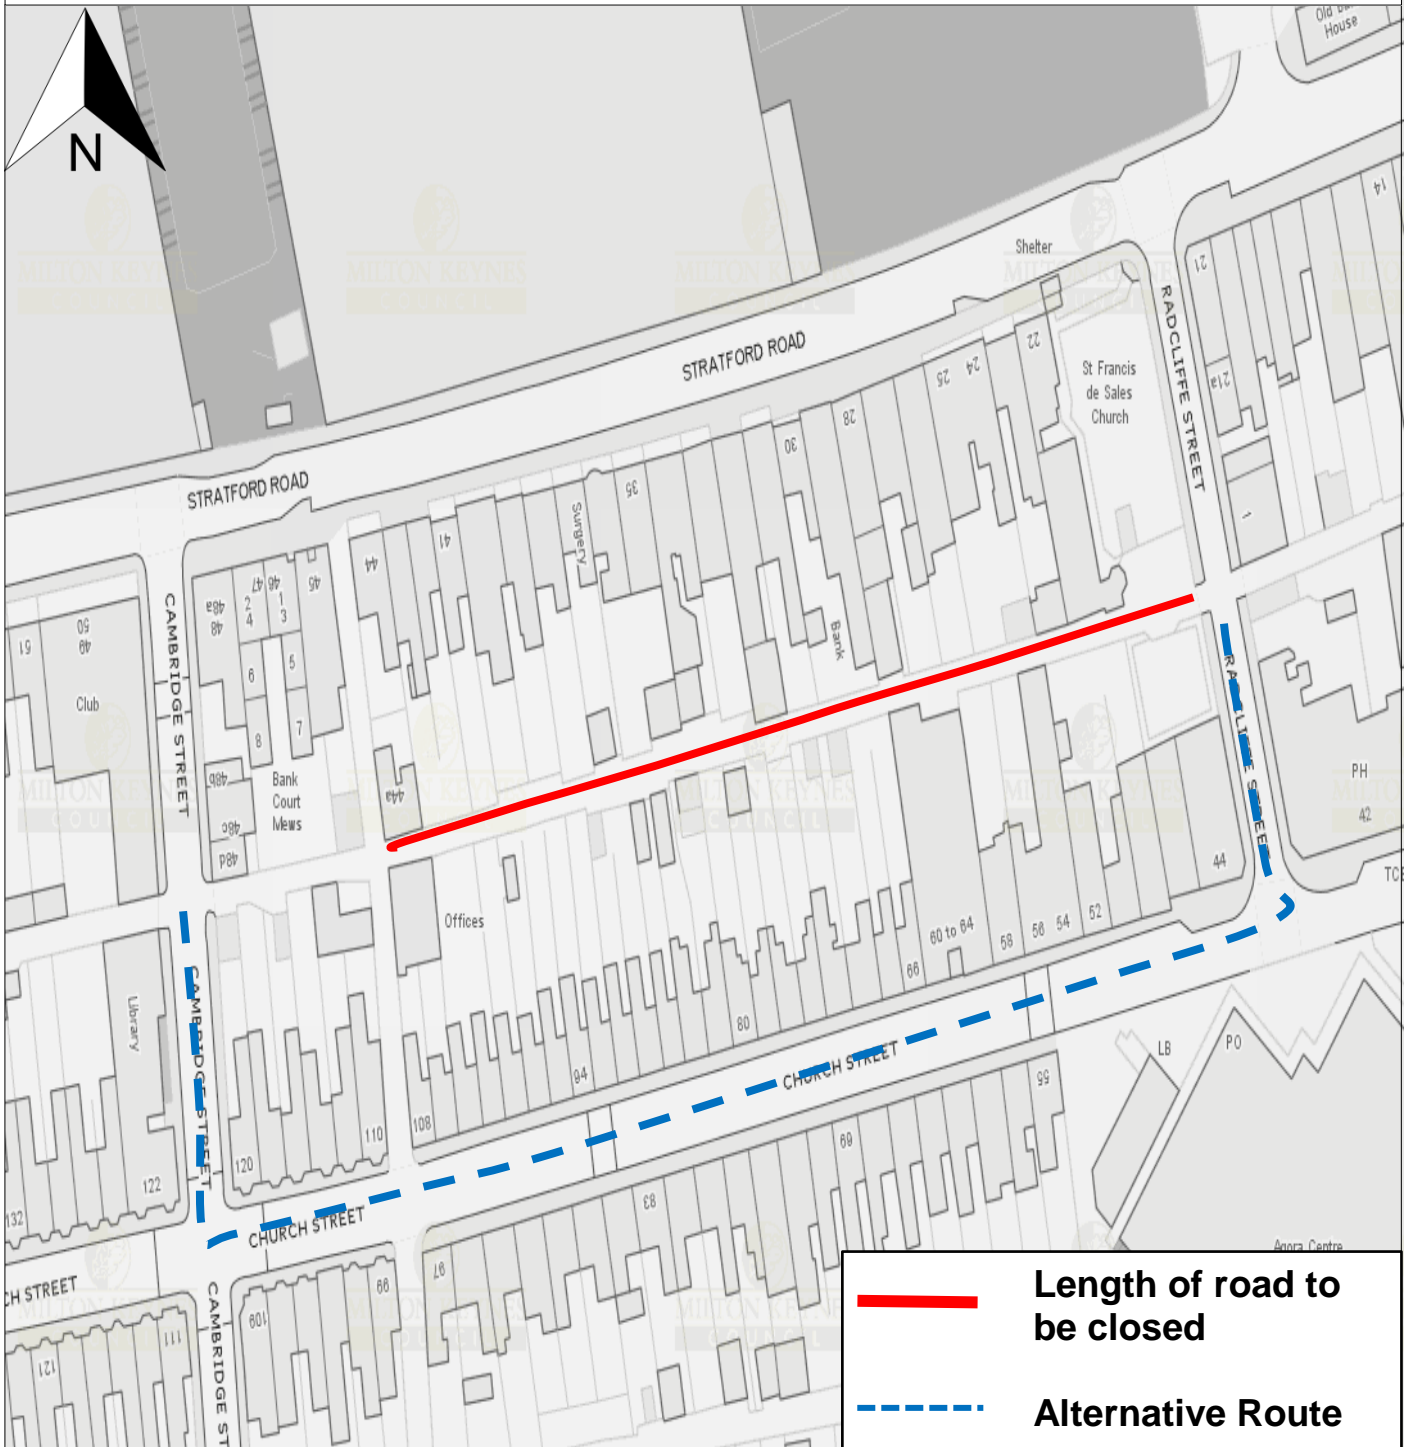

MAP FOR ORDER

Map referred to in the Council of the Borough of Milton Keynes (Various Roads and Parts of Roads in Olney and Wolverton, Milton Keynes) (Temporary Closures) Order 2018.

(Rear access road for Stratford Road, Wolverton)

This map is not to scale

The common seal of the Council of the Borough of Milton Keynes was hereunto affixed in the presence of:

.....
HEAD OF LEGAL SERVICES