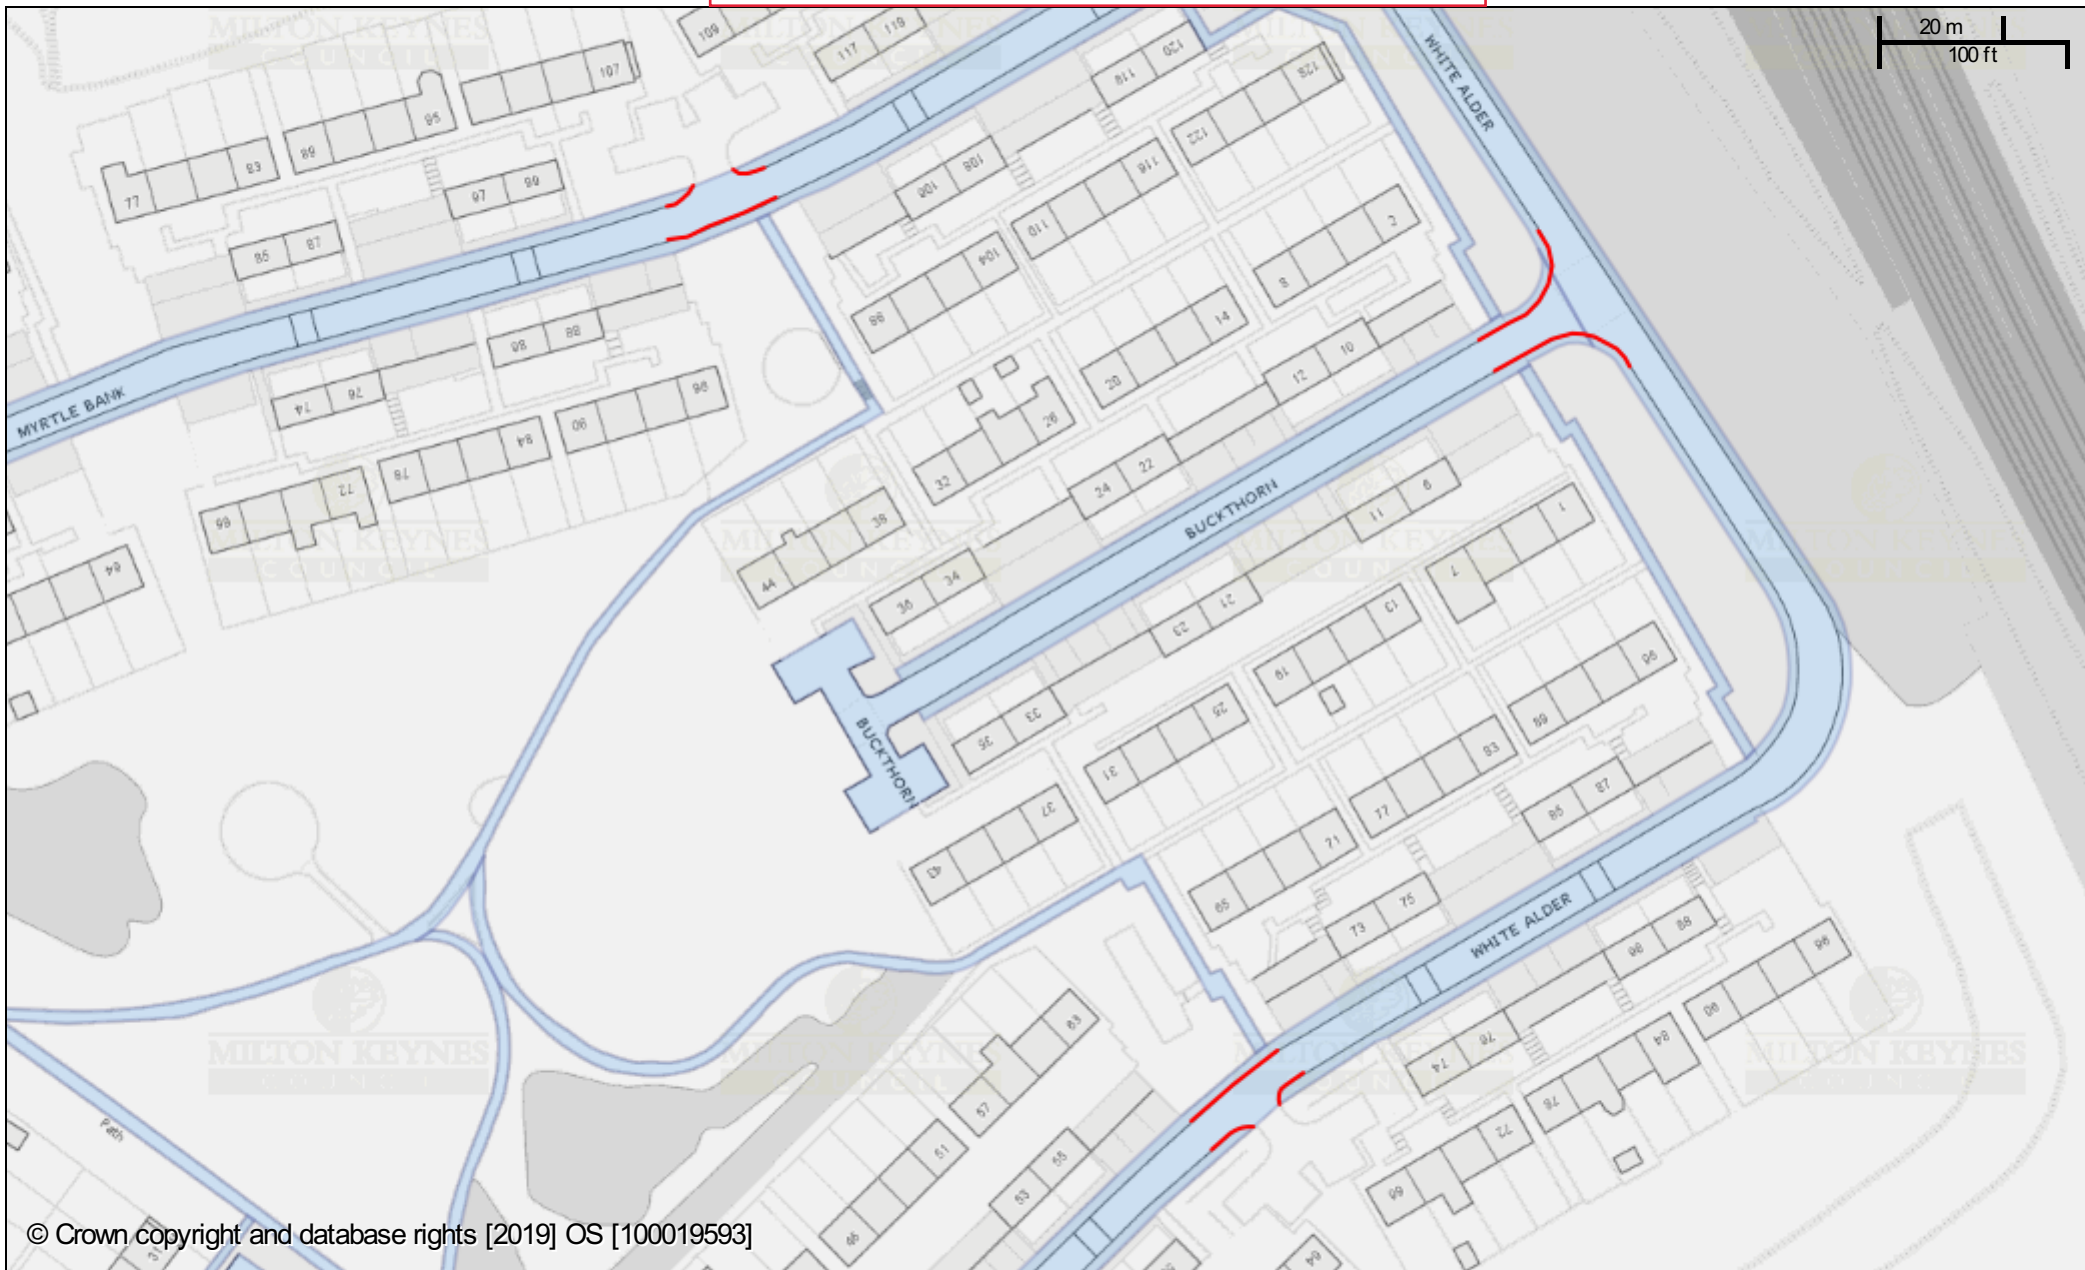

Proposed Stacey Bushes Waiting Restrictions

© Crown copyright and database rights [2019] OS [100019593]

- Proposed Double Yellow Lines
- The Adopted Highway

Drawing Number: TM0-1819-100-02
Stacey Bushes