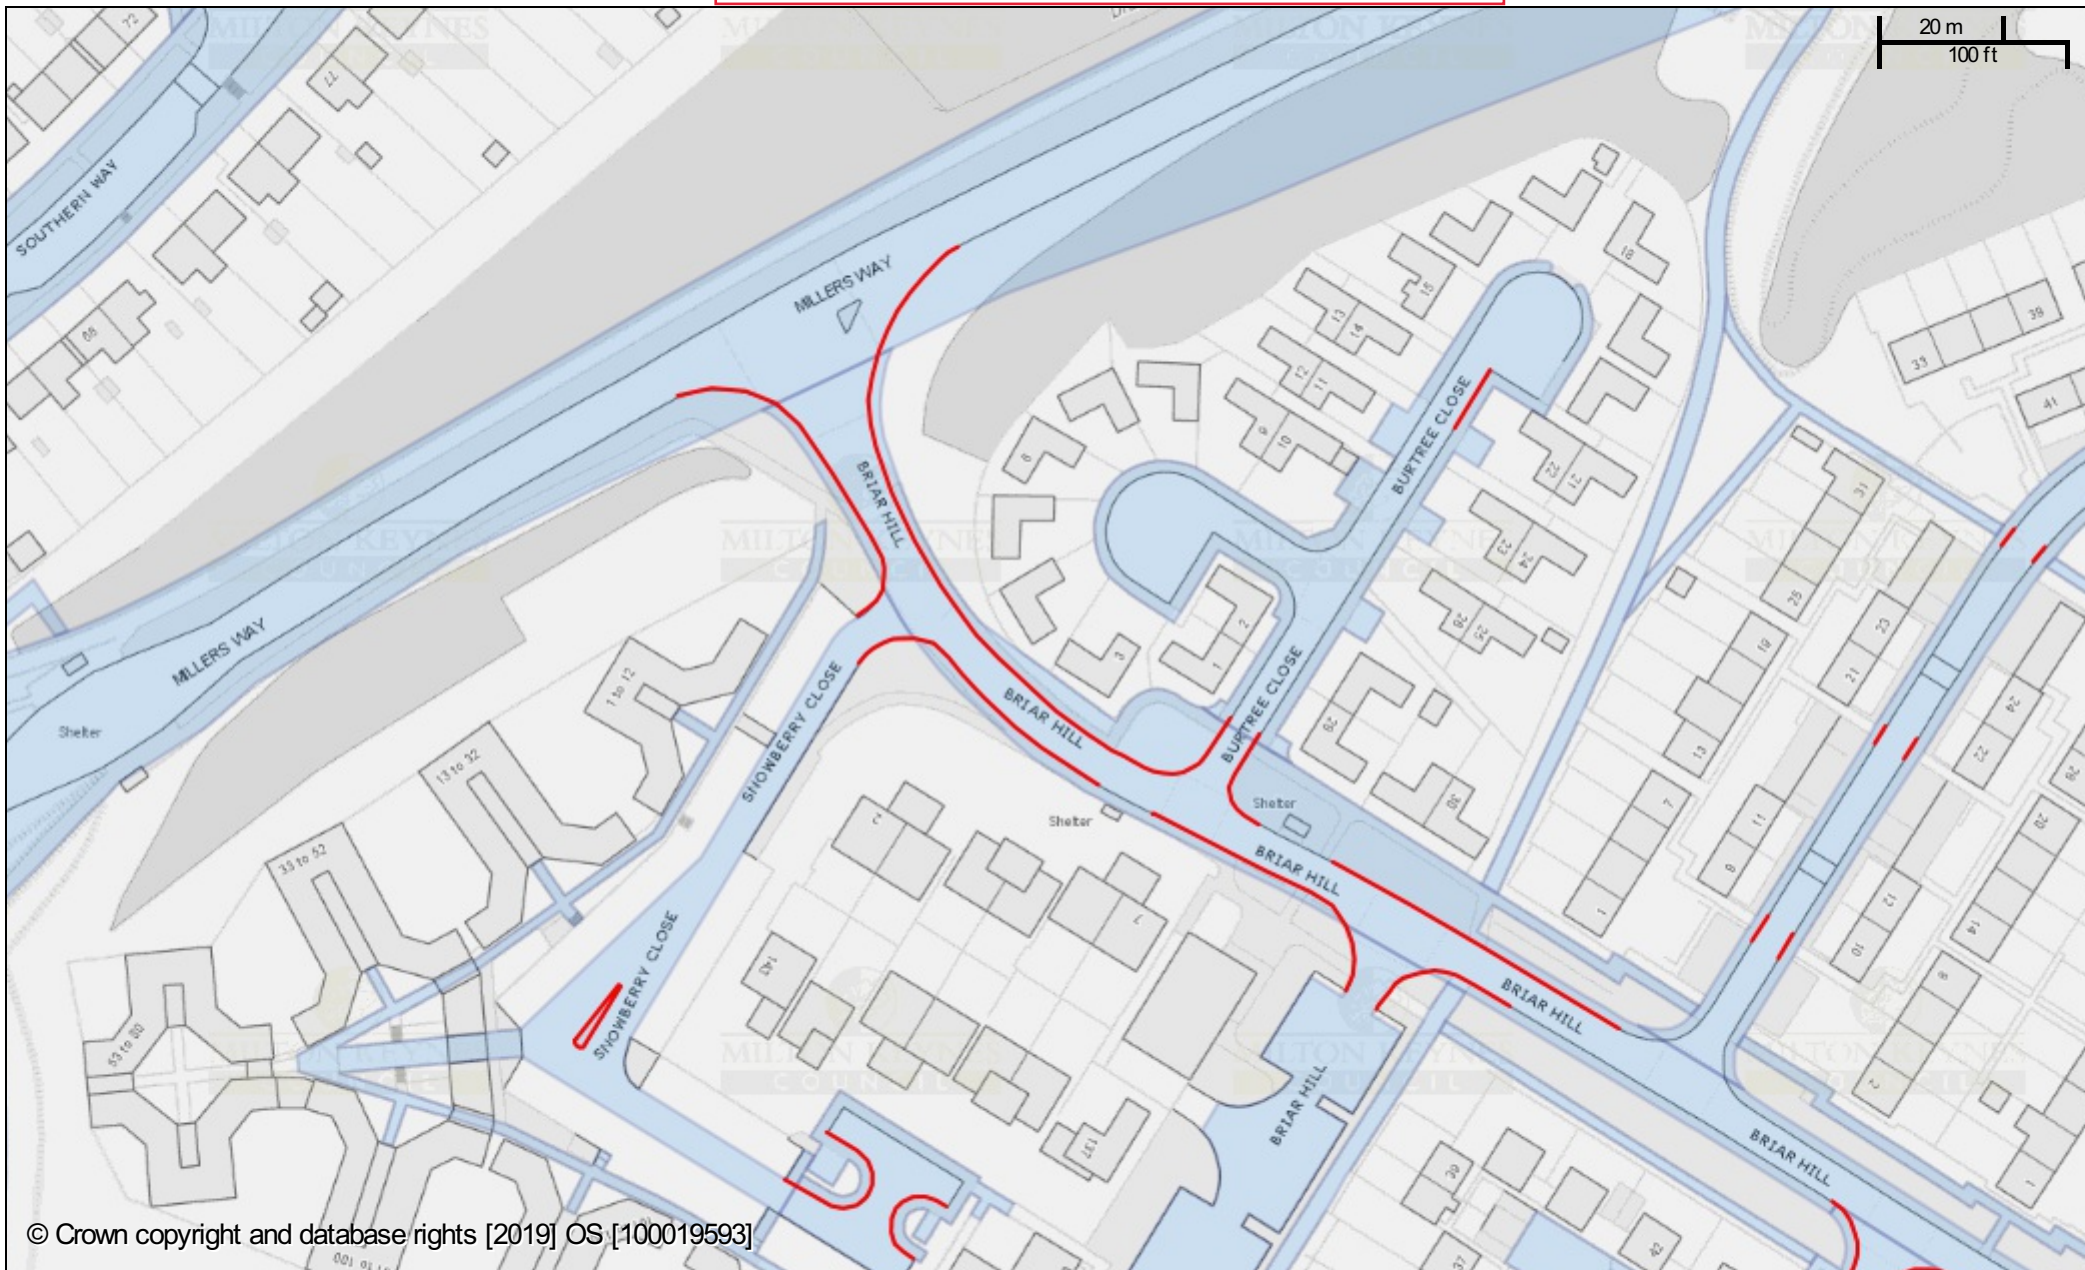

Proposed Stacey Bushes Waiting Restrictions

© Crown copyright and database rights [2019] OS [100019593]

- Proposed Double Yellow Lines
- The Adopted Highway

Drawing Number: TM0-1819-100-03
Stacey Bushes