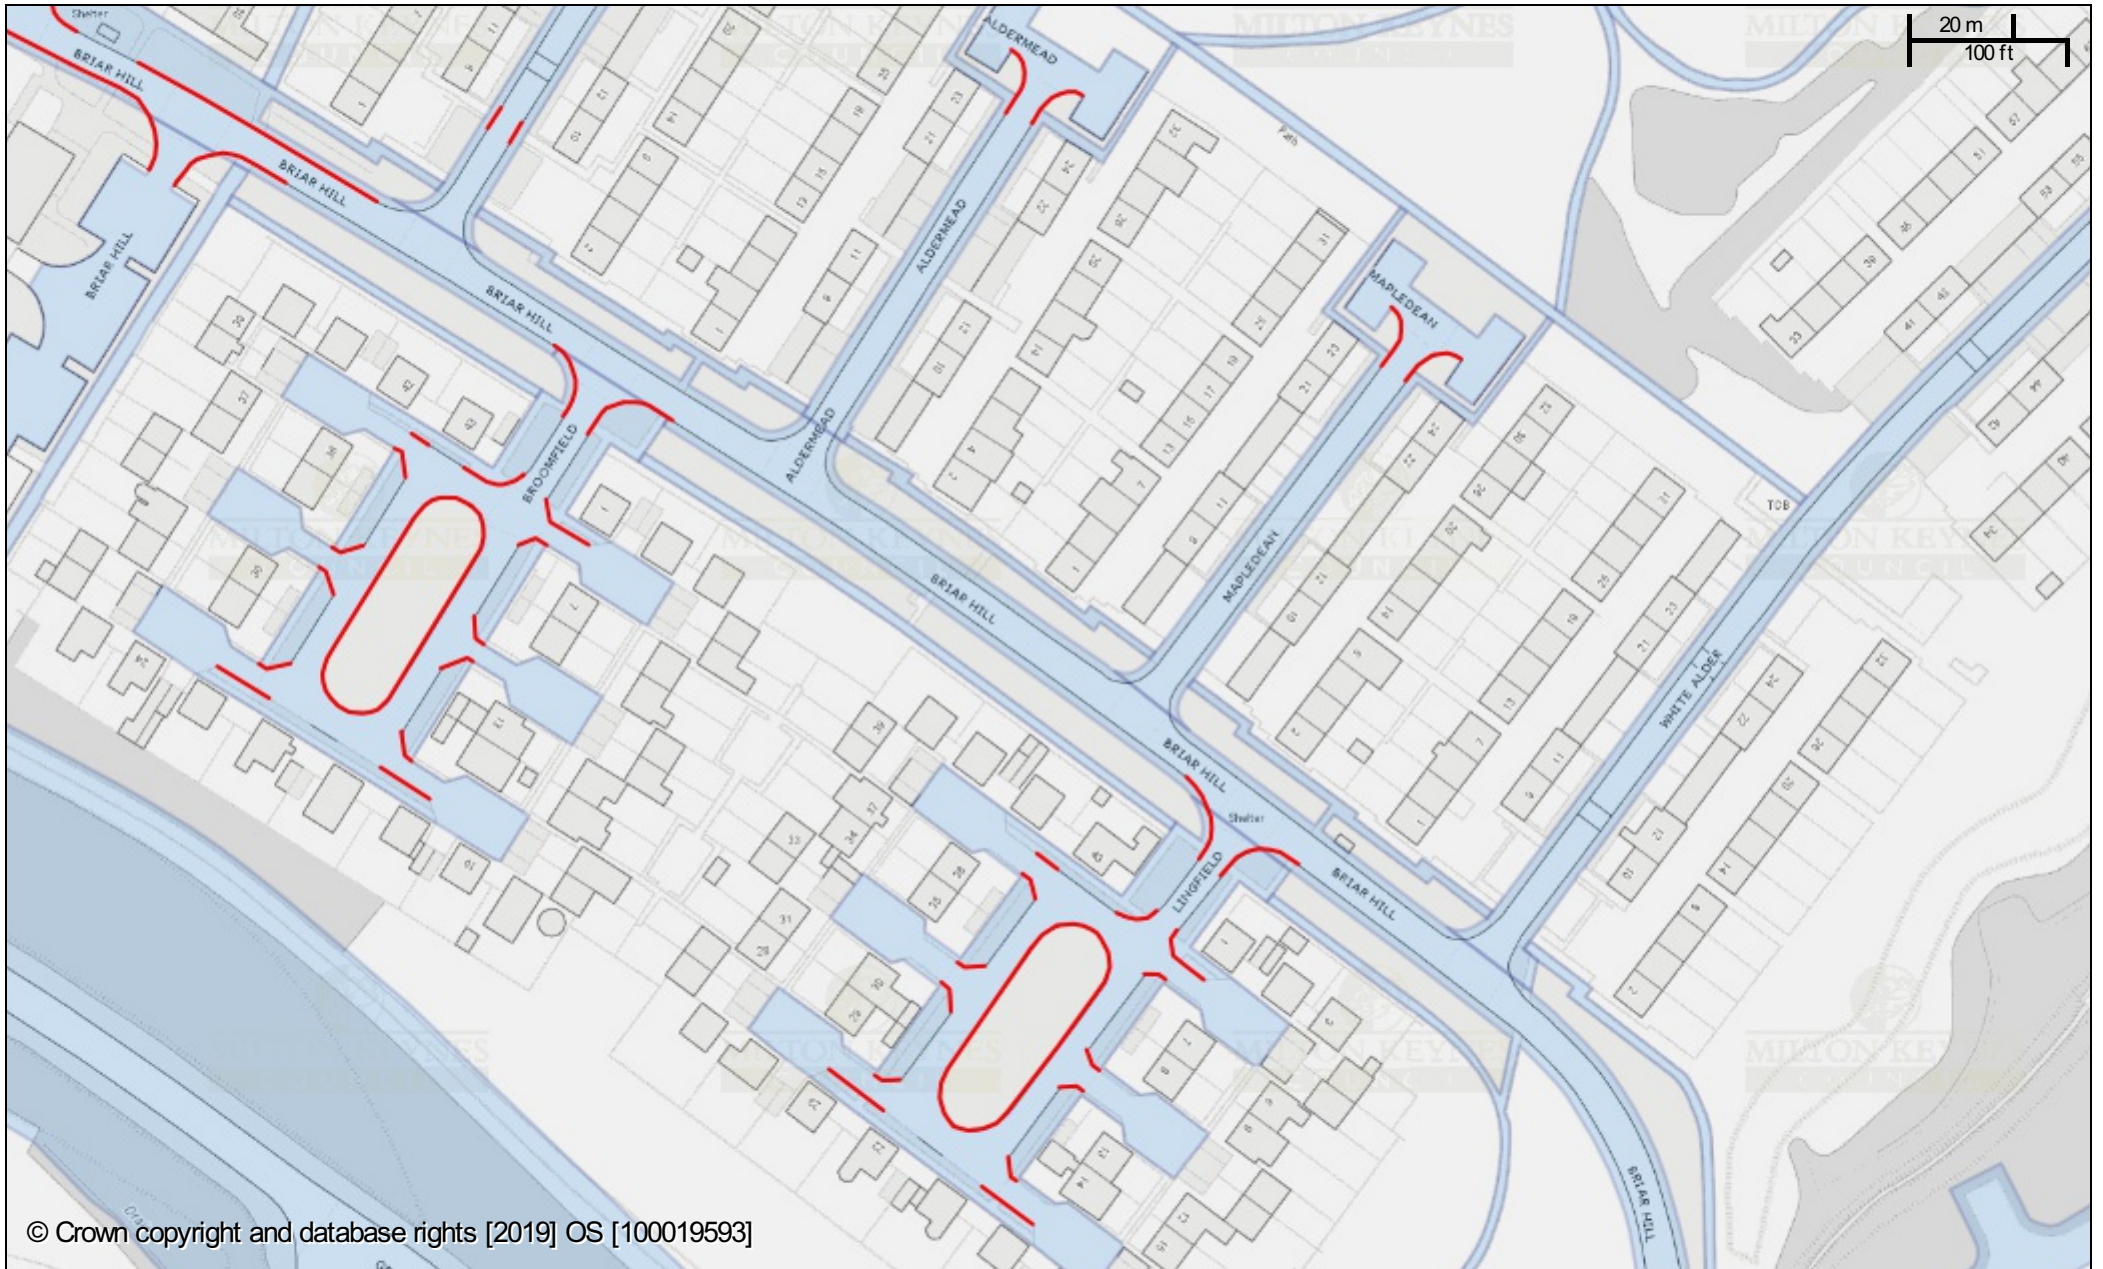

Proposed Stacey Bushes Waiting Restrictions

© Crown copyright and database rights [2019] OS [100019593]

- Proposed Double Yellow Lines
- The Adopted Highway

Drawing Number: TM0-1819-100-04
Stacey Bushes